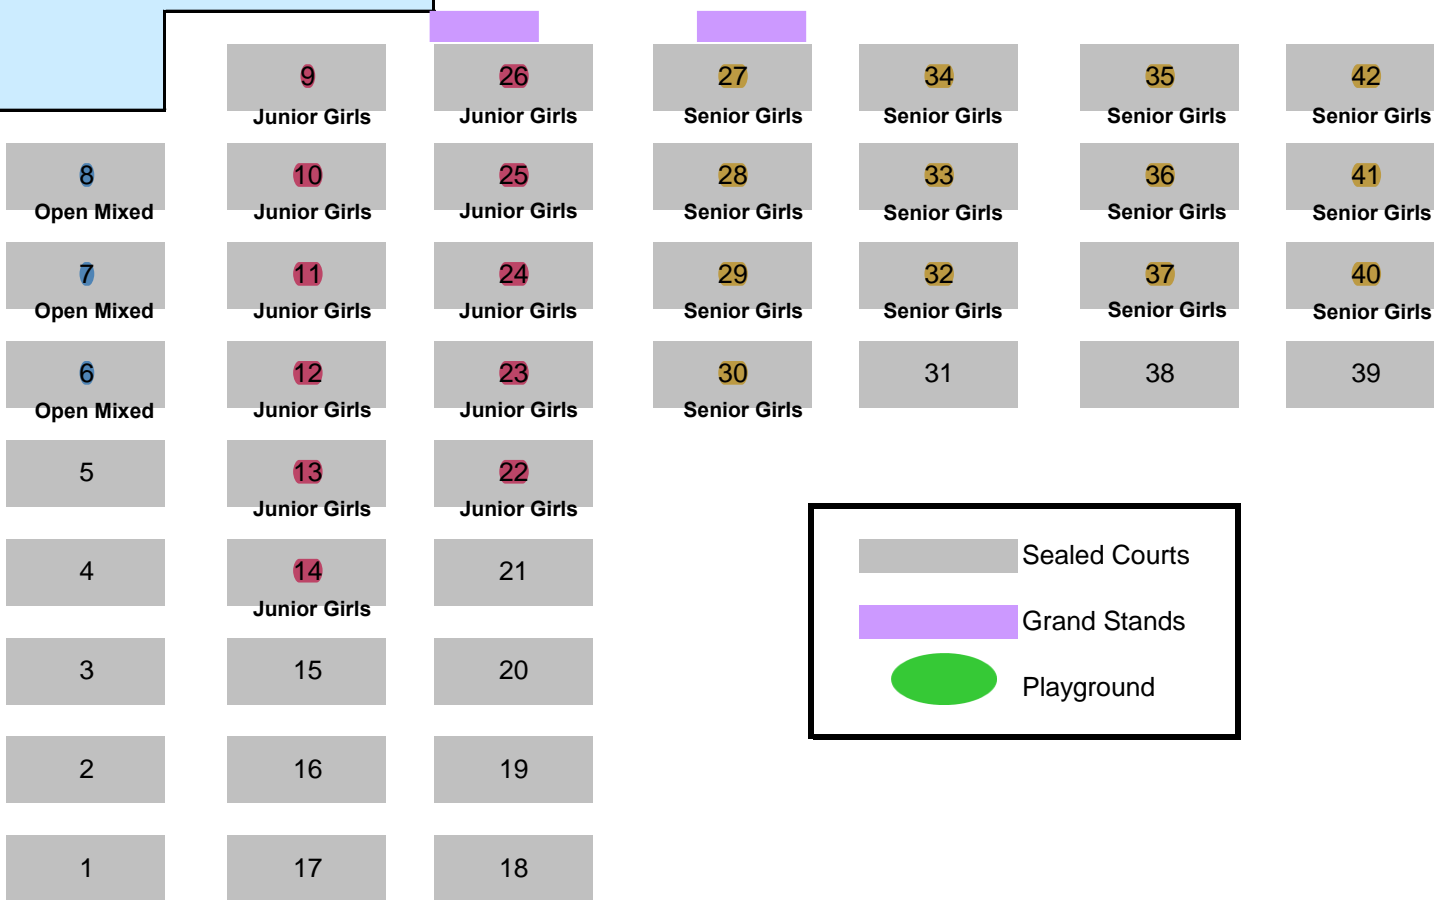

JAMISON PARK NETBALL COMPLEX

YORK ROAD

To JAMISON ROAD →

CARPARK

**C
A
R
P
A
R
K**

B
A
T
T
S
T
R
E
E
T

OVERFLOW CARPARK

Gents	Canteen	Ladies	↑	Rep	Ladies	Disable Toilet
Control				Store		

Physio

Park

	Sealed Courts
	Grand Stands
	Playground